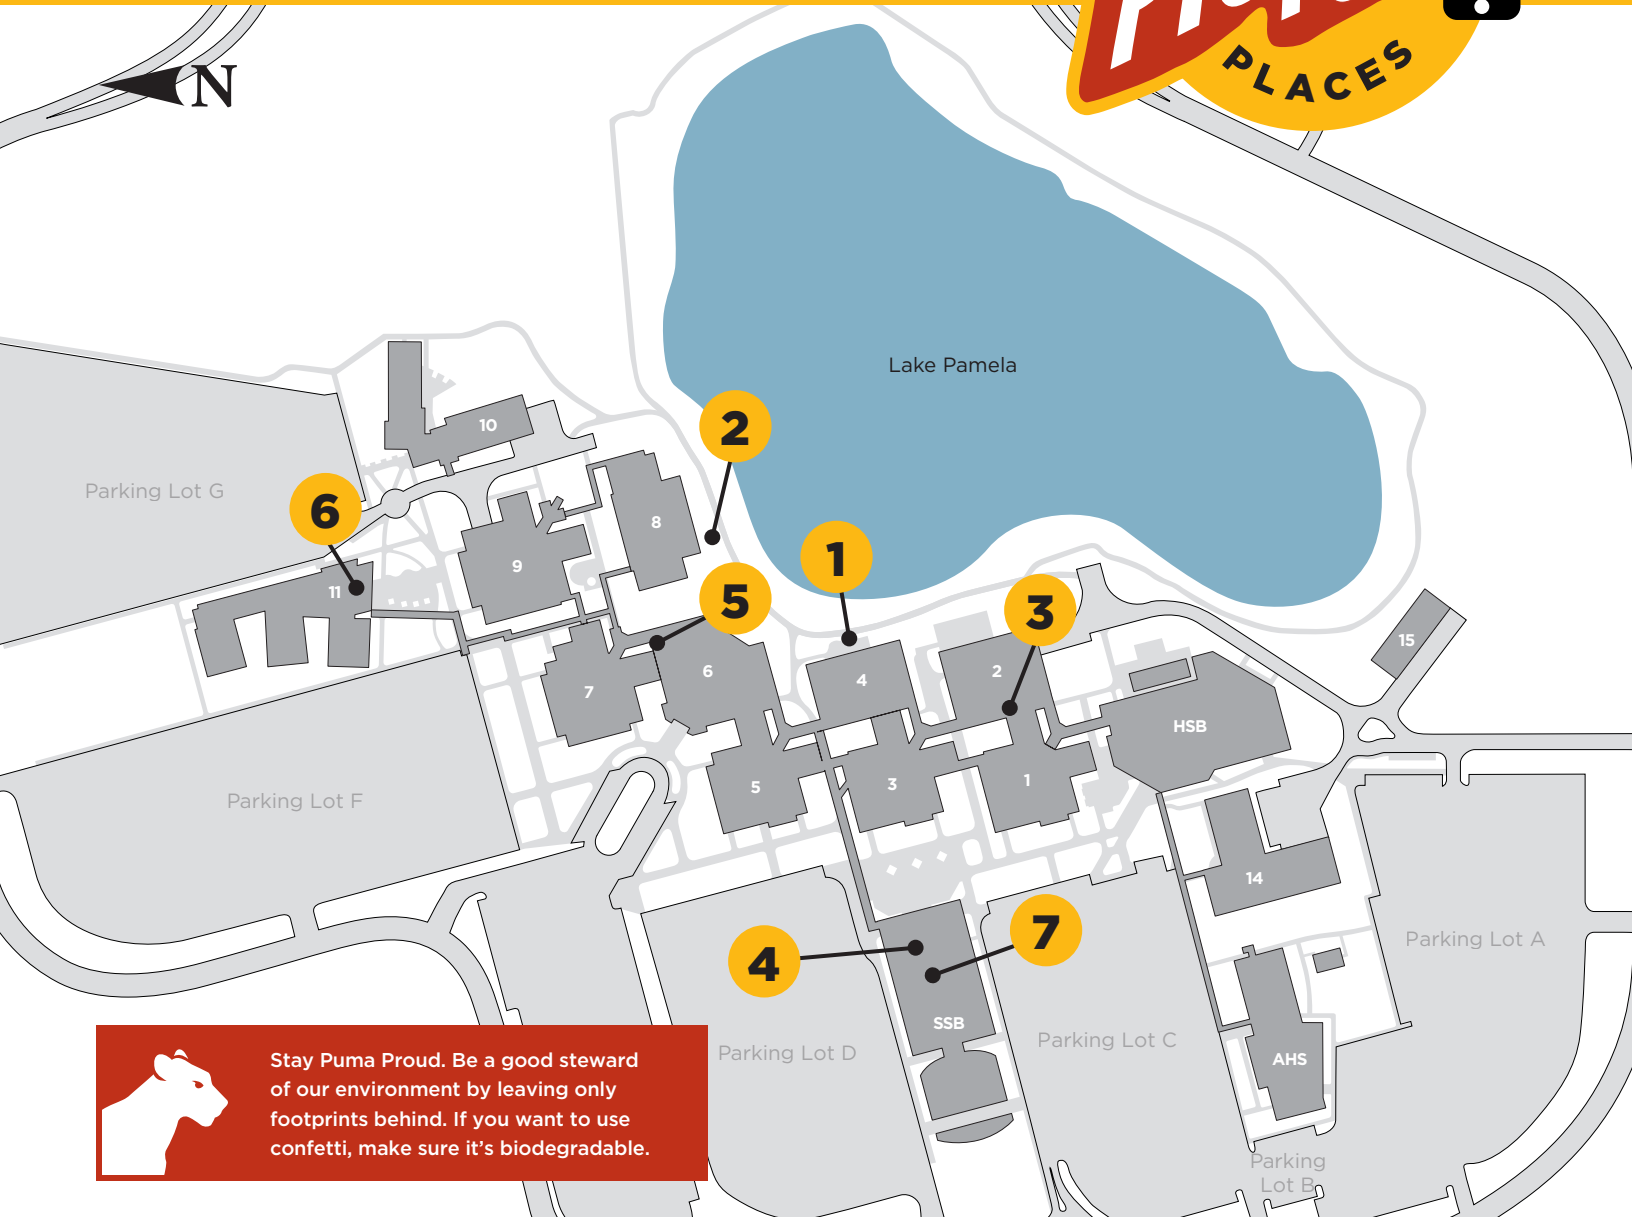

We've scouted the best spots on campus for grad photos.

For dates and times these locations are open for photography, visit valenciacollege.edu/graduation

 Stay Puma Proud. Be a good steward of our environment by leaving only footprints behind. If you want to use confetti, make sure it's biodegradable.

LEGEND

- 1** Lake Pamela
- 2** Multi-Use Path (Behind Building 8)
- 3** Campus Store Puma Statue (Building 2)
During campus store hours only.
M-F, 8:00 a.m. - 5:00 p.m.
- 4** SSB Steps
- 5** Nature Pathway (Behind Building 7)
- 6** Atrium and Stairs (Inside Building 11)
- 7** Beneath Puma banners (Inside SSB)