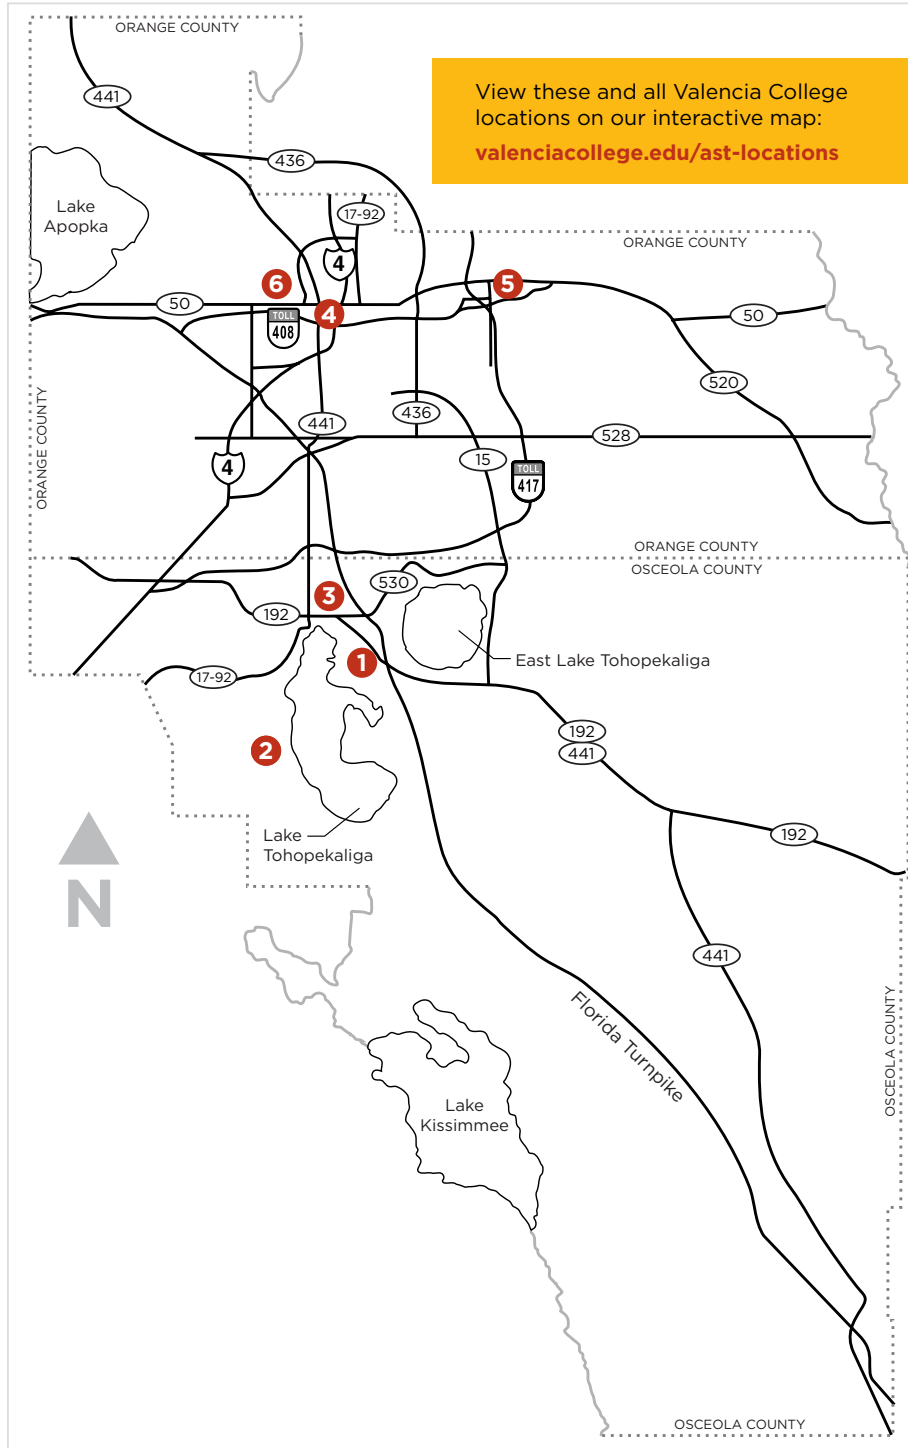

CENTERS FOR ACCELERATED TRAINING

Accelerated Skills Training programs are available at six convenient locations, as well as various areas around the community.

Our programs help to build a skilled workforce through intensive, hands-on training. Students gain experience using the newest tools and technology, earning nationally recognized certifications in high-demand trades and professions:

- Advanced Manufacturing
- Construction and Maintenance
- Healthcare
- Transportation and Logistics
- Information Technology

1 ADVANCED MANUFACTURING TRAINING CENTER

1099 Cross Prairie Pkwy
Kissimmee, FL 34744

2 CENTER FOR ACCELERATED TRAINING - Poinciana Campus

3255 Pleasant Hill Road
Kissimmee, FL 34746

3 CENTER FOR ACCELERATED TRAINING - Osceola Campus

1800 Denn John Lane
Kissimmee, FL 34744

4 CENTER FOR ACCELERATED TRAINING - Downtown Orlando

400 Pittman St
Orlando, FL 32801

5 CENTER FOR ACCELERATED TRAINING - TBD East Orange

FUTURE SITE

6 HEART OF FLORIDA UNITED WAY CENTER FOR ACCELERATED TRAINING - Northwest Orlando

3437 WD Judge Dr, Ste 110
Orlando, FL 32808