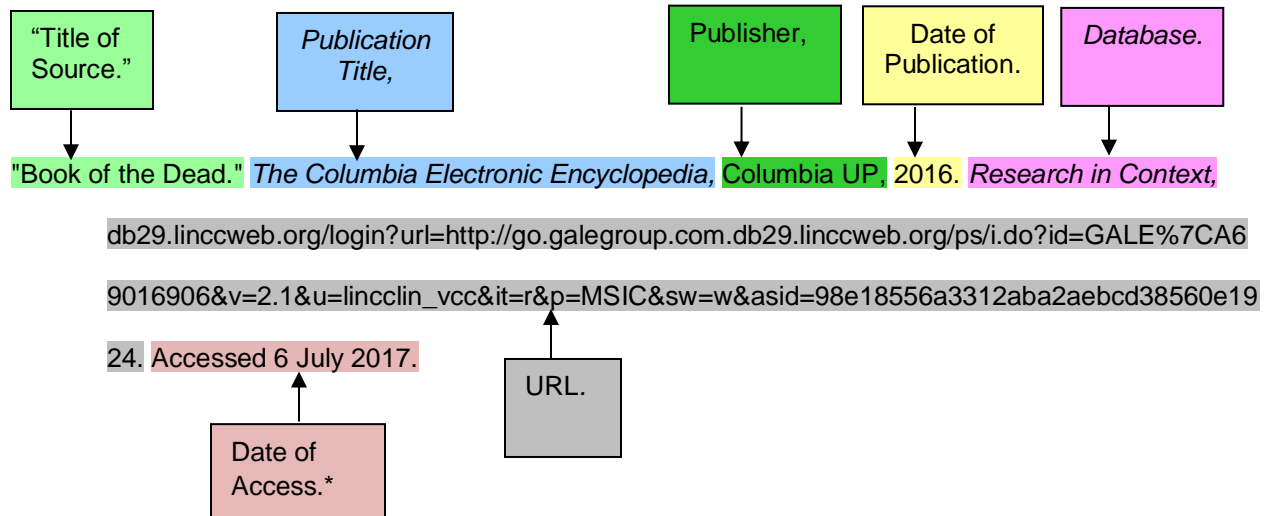

MLA Citation

Research in Context (Gale)

MLA Handbook for Writers of Research Papers, 8th edition

Example: Reference Entry – No Author

In-text citation: "Text of quotation" ("Book of the Dead").

* The date of access is optional; however, it is commonly used. When using optional elements, refer to your assignment or course guidelines or preferences expressed by your professor.