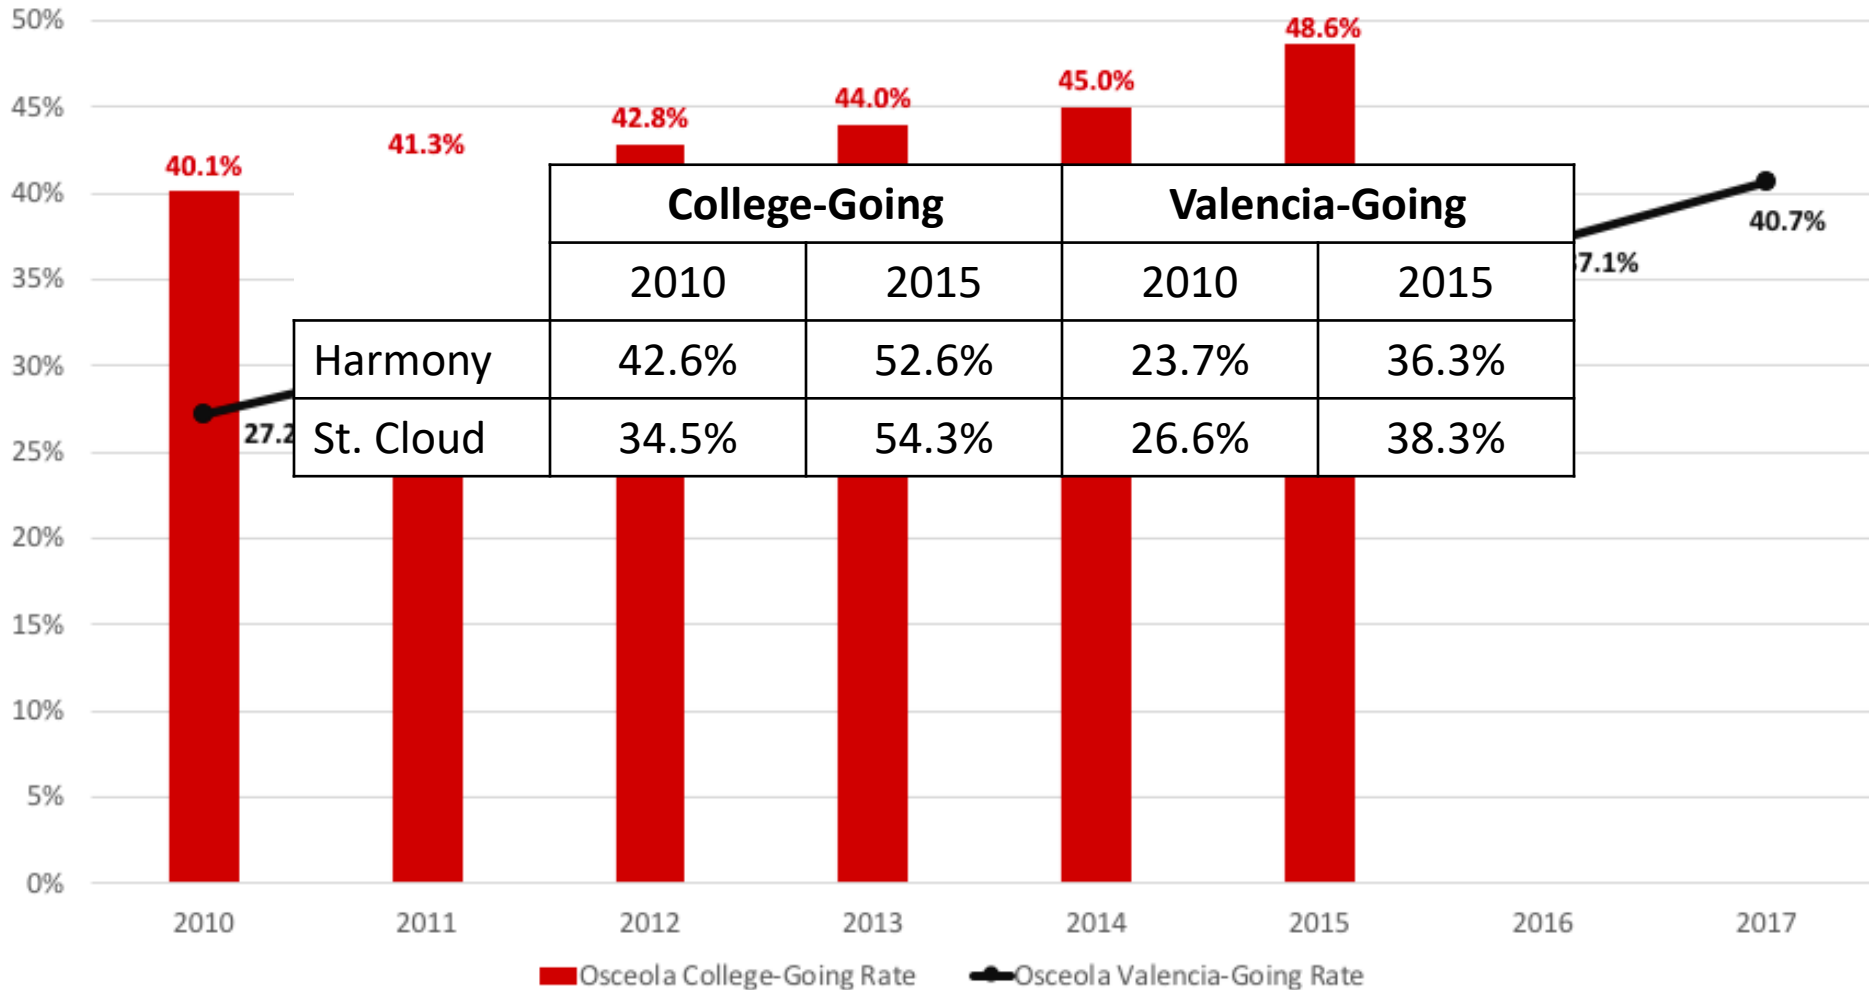

Osceola County College-Going and "Valencia-Going" Rates

Osceola County College-Going and "Valencia-Going" Rates