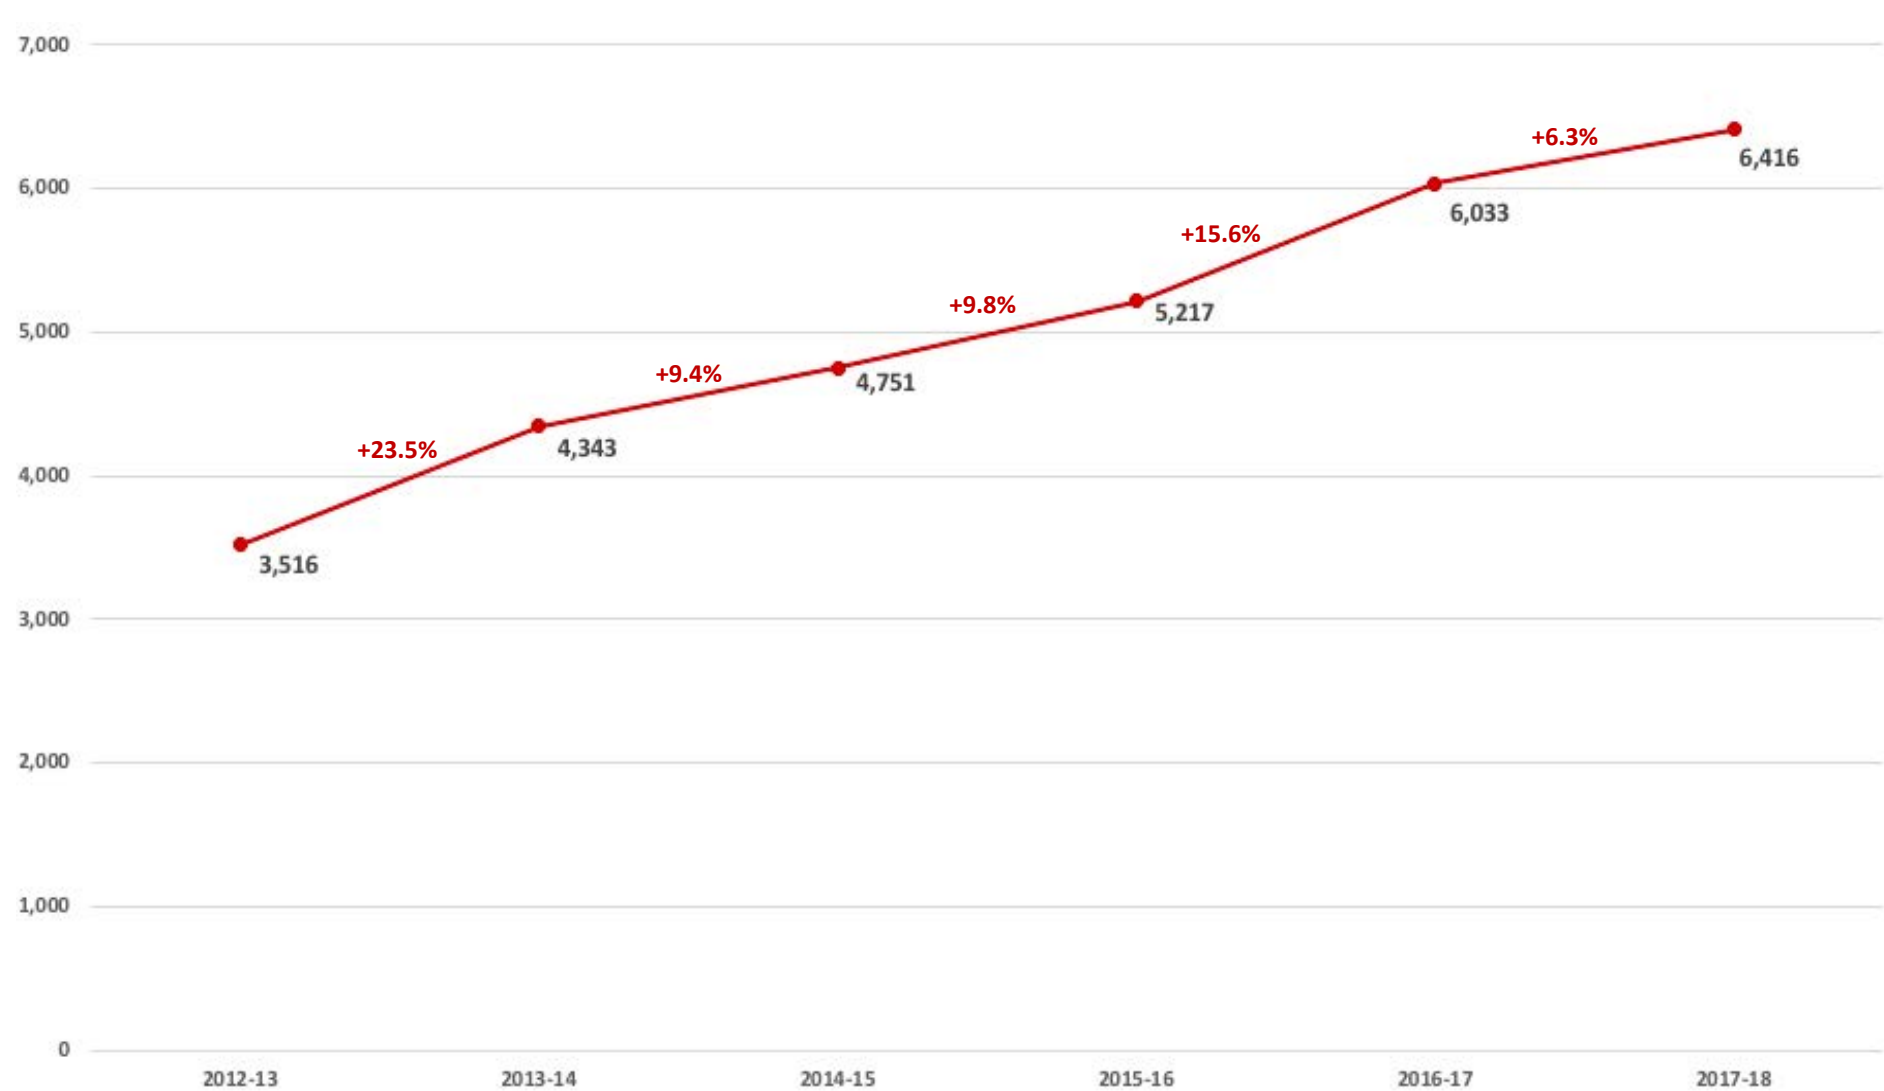

VALENCIA COLLEGE

Annual Unduplicated Headcount at the Lake Nona Campus by Academic Year

Building Partnerships with the Orange and Osceola County School Districts

Osceola County College-Going and "Valencia-Going" Rates

Osceola County College-Going and "Valencia-Going" Rates

Lake Nona Campus Master Plan