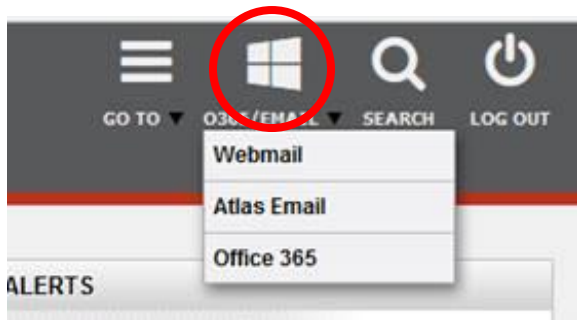

Accessing Your Email at Valencia College

You can access your Valencia email account through Atlas.

At Valencia, we have two emails:

1. **Webmail** is employee email
username@valenciacollege.edu
2. **Atlas email** is student email
username@mail.valenciacollege.edu