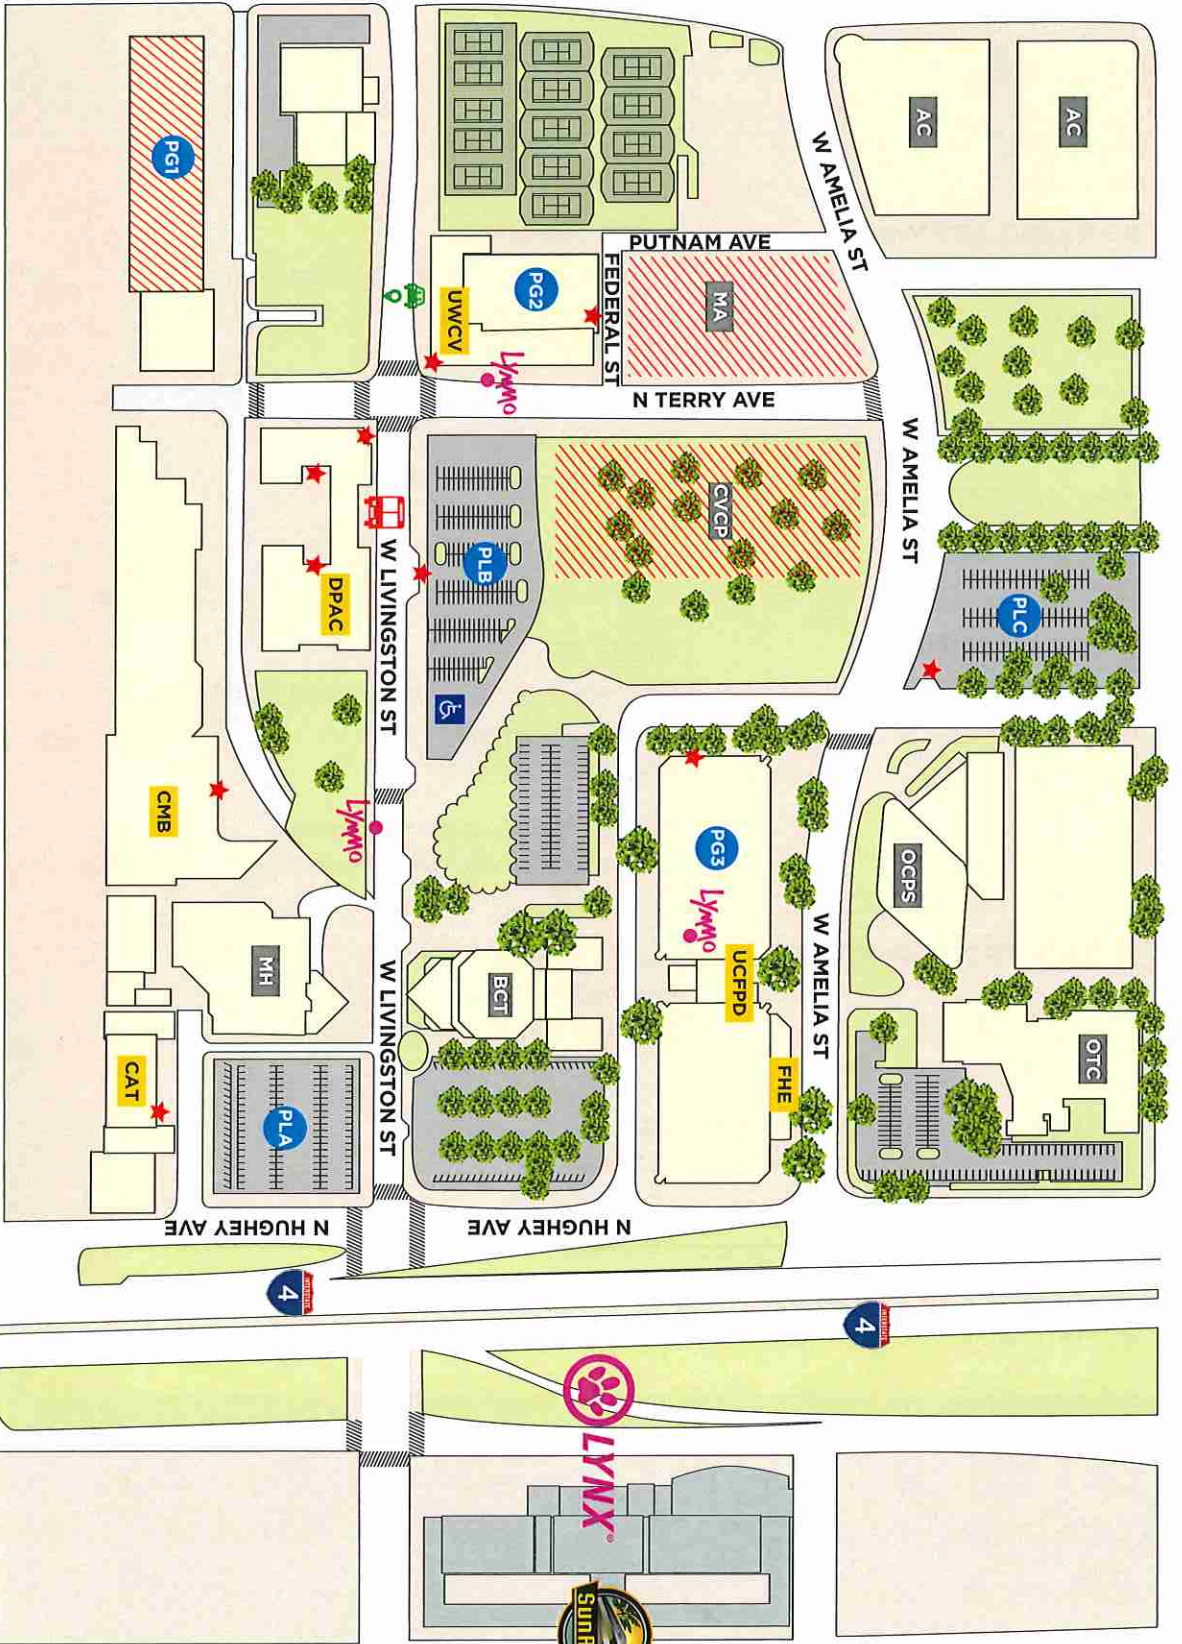

Pedestrian Only

Crosswalks

Lymmo Stops

Under Construction

UCF Shuttle Pick up & Drop off

Building Entrance

Rideshare

UCF DOWNTOWN

VALENCIA COLLEGE

CAMPUS MAP

CAMPUS BUILDINGS

- CAT Center for Accelerated Training
- CMB Communication and Media Building
- DPAC Dr. Phillips Academic Commons
- FHE Flying Horse Editions
- UCFPD UCF Police Department
- UWCV UnionWest at Creative Village

PARKING

- PG1 Parramore Parking Garage
- PG2 Opening in fall 2019
- PG3 UnionWest Parking Garage
- PLA Amelia I Parking Garage
- PLB Livingston Parking Lot A
- PLC Livingston Parking Lot B
- CAT Concord Parking Lot

CREATIVE VILLAGE

- AC Amelia Court Apartments
- BCT Bob Carr Theater
- CVCP Creative Village Central Park
- MH Marriott Hotel
- MA Parcel M Apartments
- OCPs Opening in 2020
- OTC Orange County Public Schools
- Orange Technical College