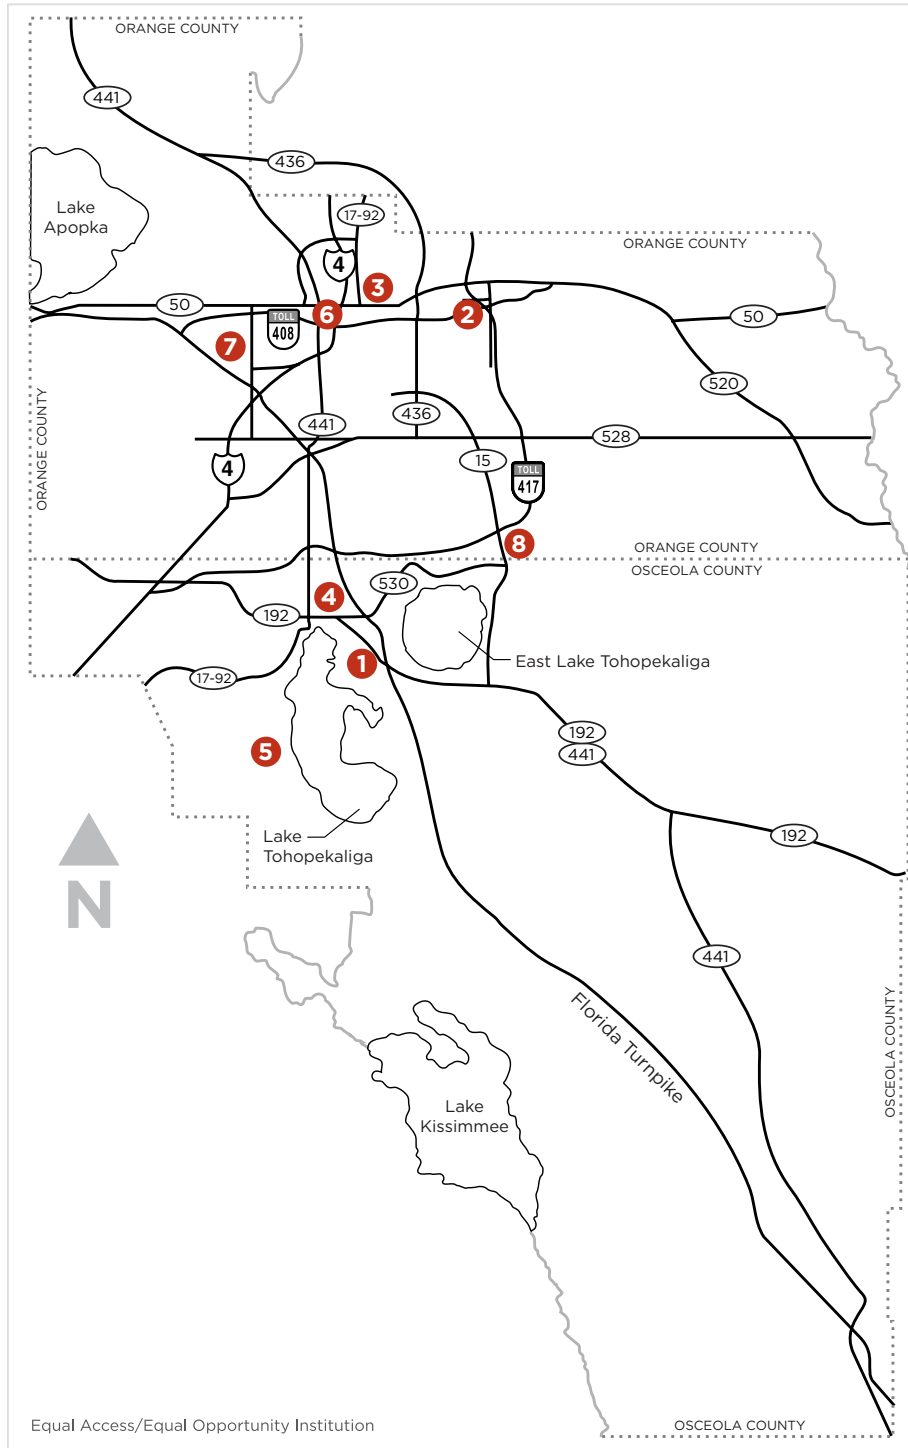

ACCELERATED SKILLS TRAINING AT VALENCIA COLLEGE

Training and education available at eight convenient locations, as well as various areas around the community.

The numbered icons in the map provided below offer additional information about the specific location.

ADVANCED MANUFACTURING TRAINING CENTER

1099 Prairie Pkwy
Kissimmee, FL 34744

SCHOOL OF PUBLIC SAFETY

8600 Valencia College Ln
Orlando, FL 32825

WINTER PARK CAMPUS

850 W Morse Blvd
Winter Park, FL 32789

OSCEOLA CAMPUS

1800 Denn John Ln
Kissimmee, FL 34744

POINCIANA CAMPUS

3255 Pleasant Hill Rd
Kissimmee, FL 34746

DOWNTOWN CAMPUS

400 Pittman St
Orlando, FL 32801

WEST CAMPUS

1800 S Kirkman Rd
Orlando, FL 32811

LAKE NONA CAMPUS