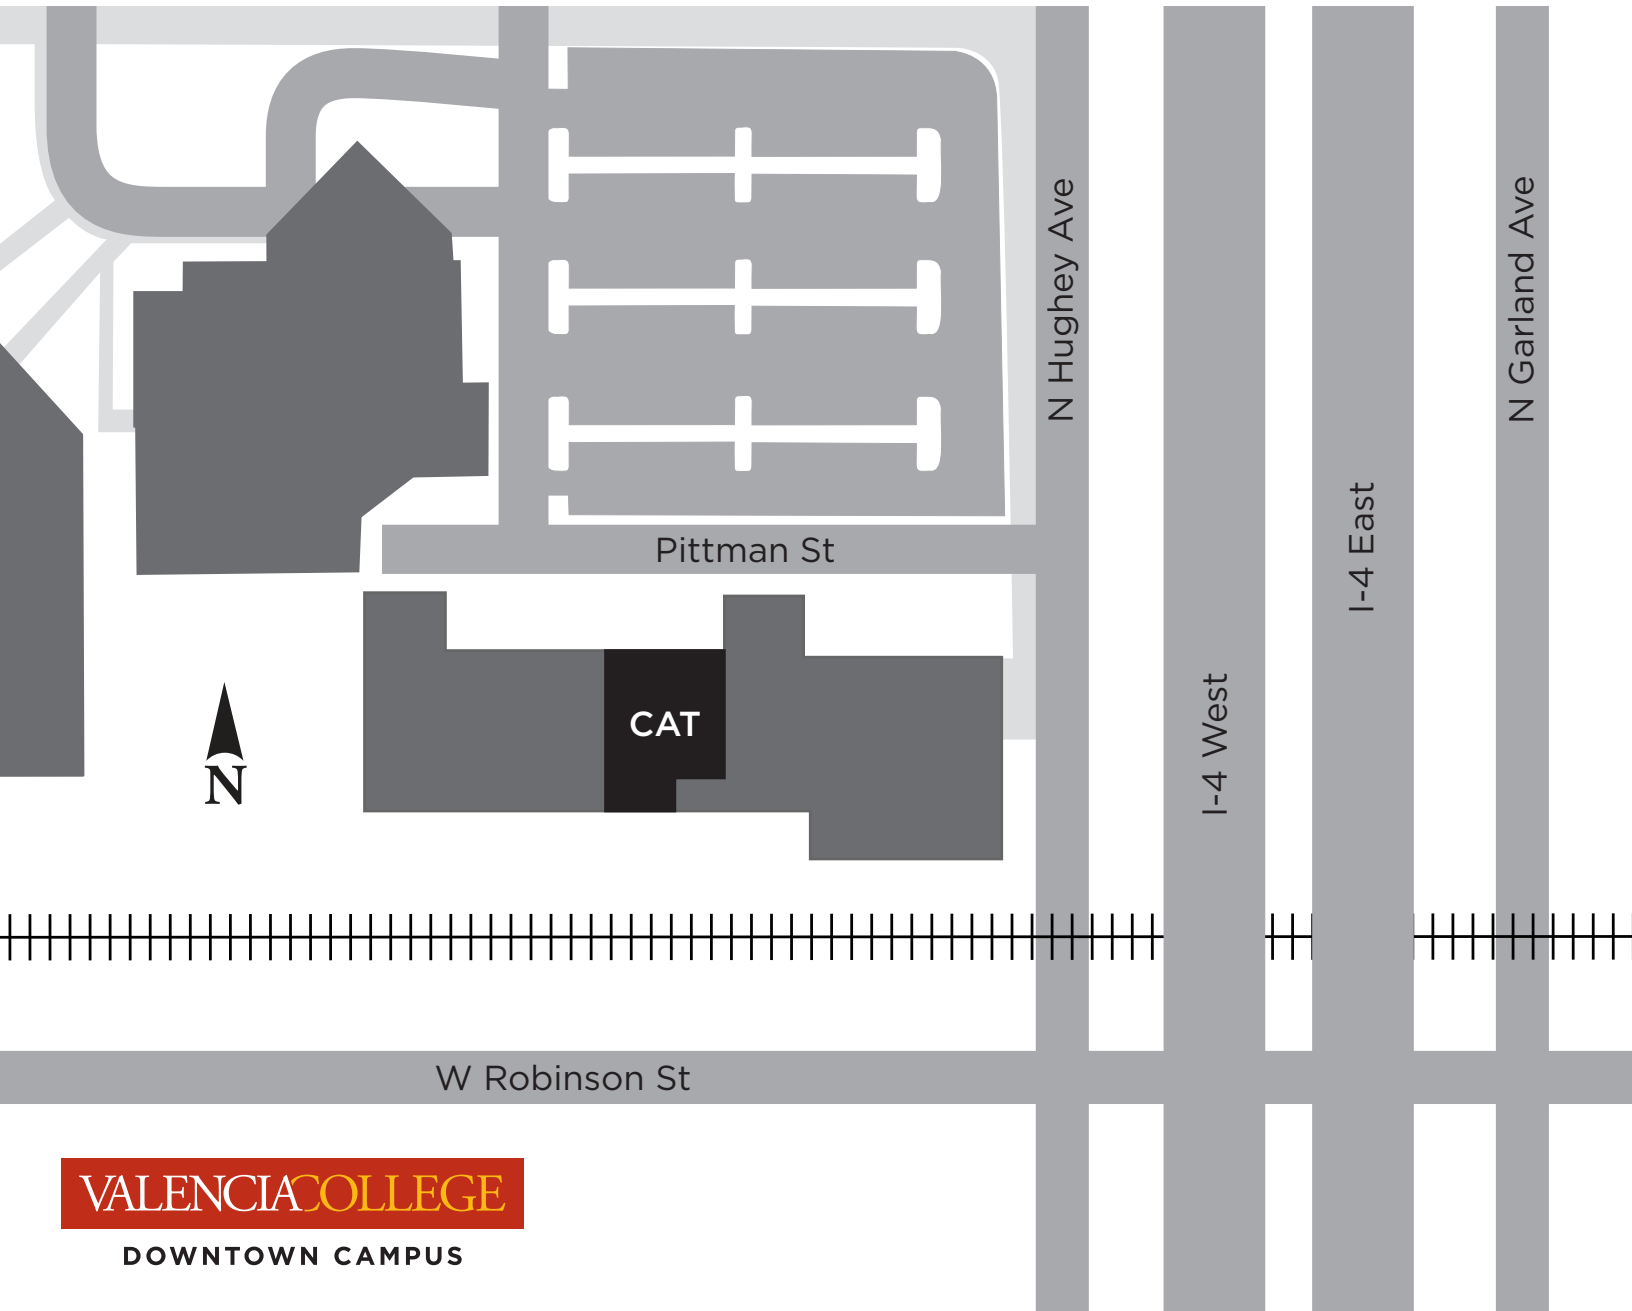

# Downtown Center for Accelerated Training

**VALENCIA COLLEGE**  
DOWNTOWN CAMPUS

## LEGEND

Get around easier: [valenciacollege.edu/map](http://valenciacollege.edu/map)

**CAT** Center for Accelerated Training